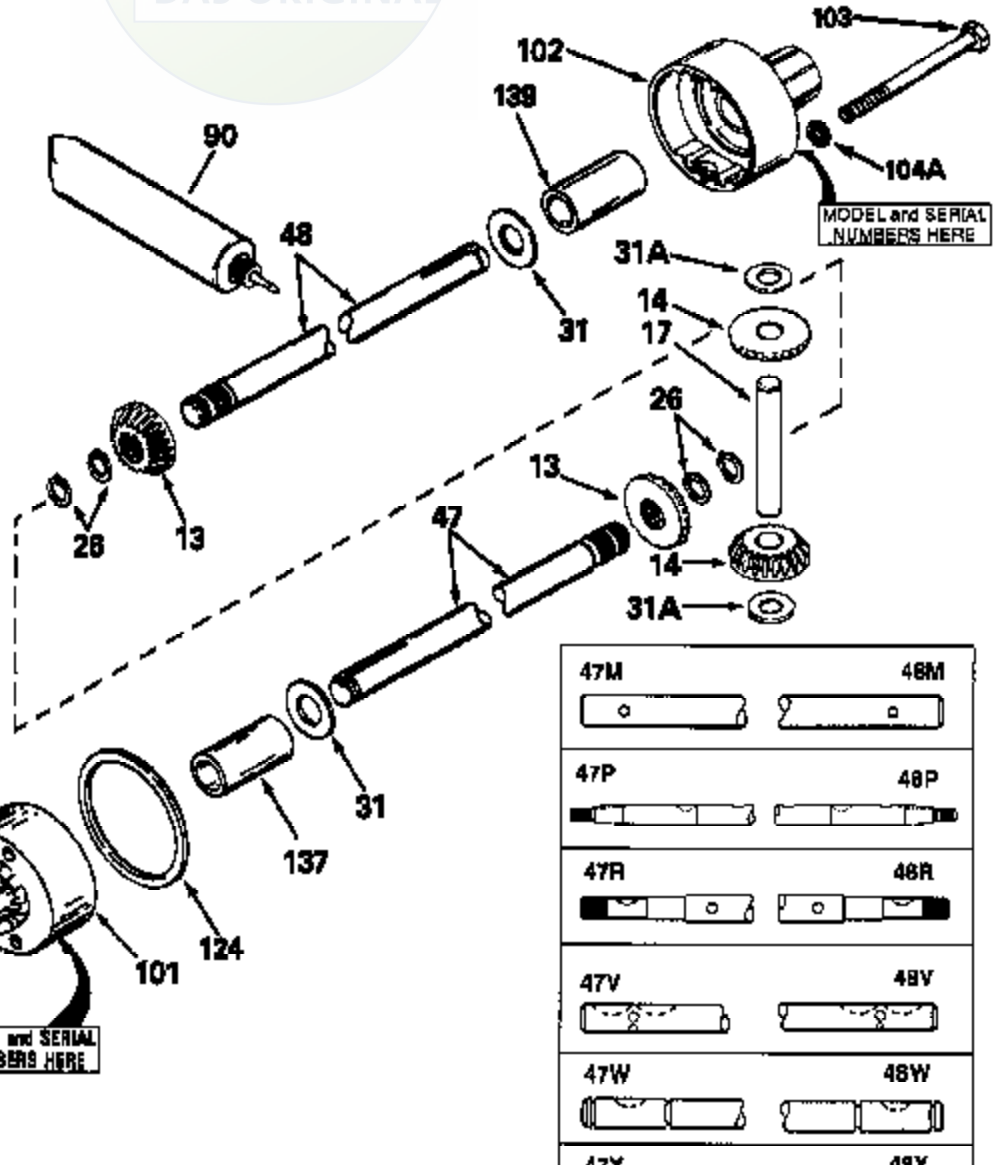

JOIST

SICHER IST DAS:
DAS ORIGINAL

47	48
47A	48A
47B	48B
47C	48C
47D	48D
47E	48E
47H	48H
47L	48L

47M	48M
47P	48P
47R	48R
47V	48V
47W	48W
47X	48X

Ref #	Part Number	Qty	Description
13	778067		Gear, Bevel (16 teeth)
14	778068		Gear, Pinion (16 teeth)
17	786040		Pin, Drive
26	792018		Ring, Retaining
31	780001		Washer (3/4" ID x 1-1/2" OD x 1/16" t hick)
31A	780096		Washer, Thrust
47E	774267		Axle (10-1/8" long)
48E	774330		Axle (14-27/32" long)
82	786043		Sprocket. No Teeth 54. O.D. 8.823
82	786051		Sprocket. No Teeth 60. O.D. 9.841
82	786070		Sprocket. No Teeth 48. O.D. 7.920
82	786041A		Sprocket. No Teeth 45. O.D. 7.389
82	786042		Sprocket. No Teeth 40. O.D. 6.650
90	788067B	100-171B Peerless	Grease (32 oz. bottle Bentonite greas e)
101	774344		Differential Carrier Hsg (Incl. 137)
102	774345		Differential Carrier Hsg (Incl. 139)
103	792044		Screw, 5/16-18 x 4"
104A	792061		Washer, Flat, 5/16"
104	792042		Nut, Lock, 5/16-18 (Use as required)
137	780077		Bushing (3/4" ID x 1-1/16" OD x 2-1/1 6" long)
139	780077		Bushing (3/4 ID x 1-1/16" OD x 2-1/16 " long)